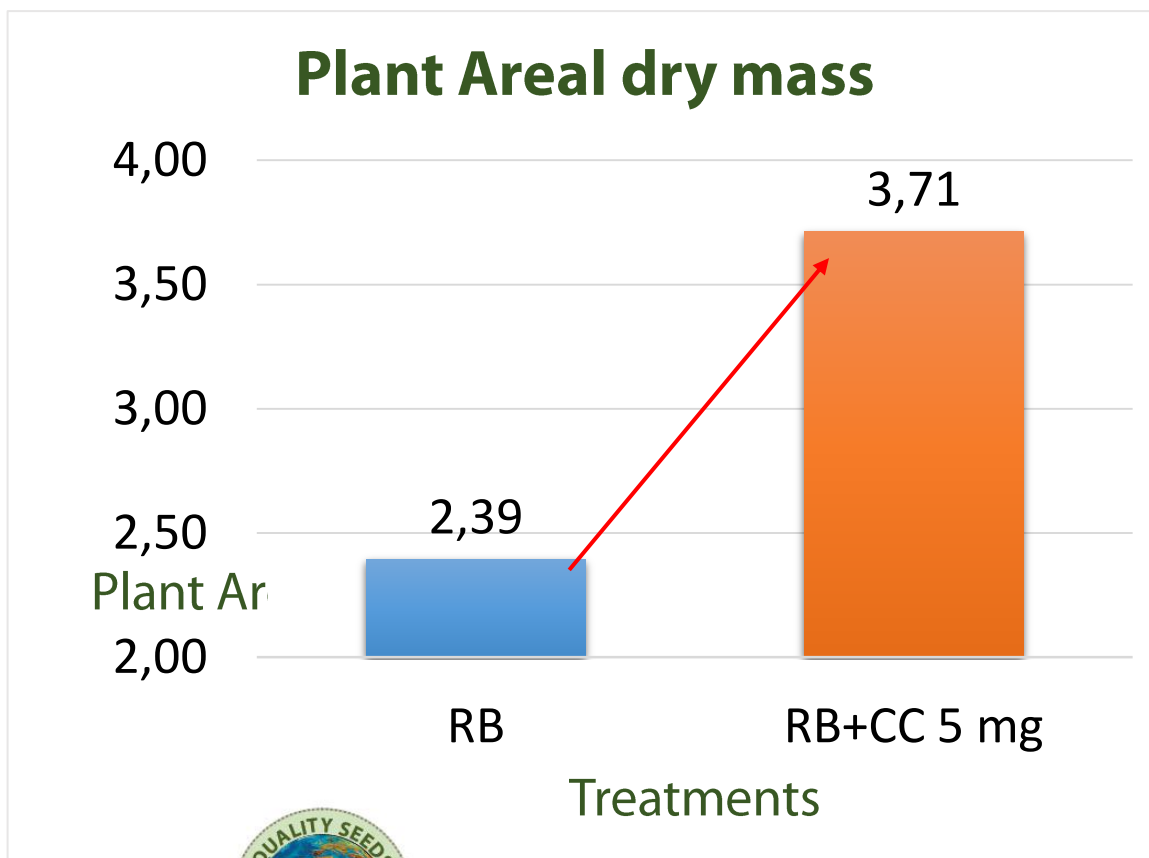

Harvesting data

Rhizobium + CombiPlus® treatment increased the plant areal mass with **55.23 %**.

PROGRESS Agrar Handelsges. mbH
Zinnhütte 17
Phone: +49 - 4182 - 95 90 28
E-Mail: info@progress-agrar.com

21255 Tostedt/Germany
Fax: +49 - 4182 - 95 90 29
www.progress-agrar.com