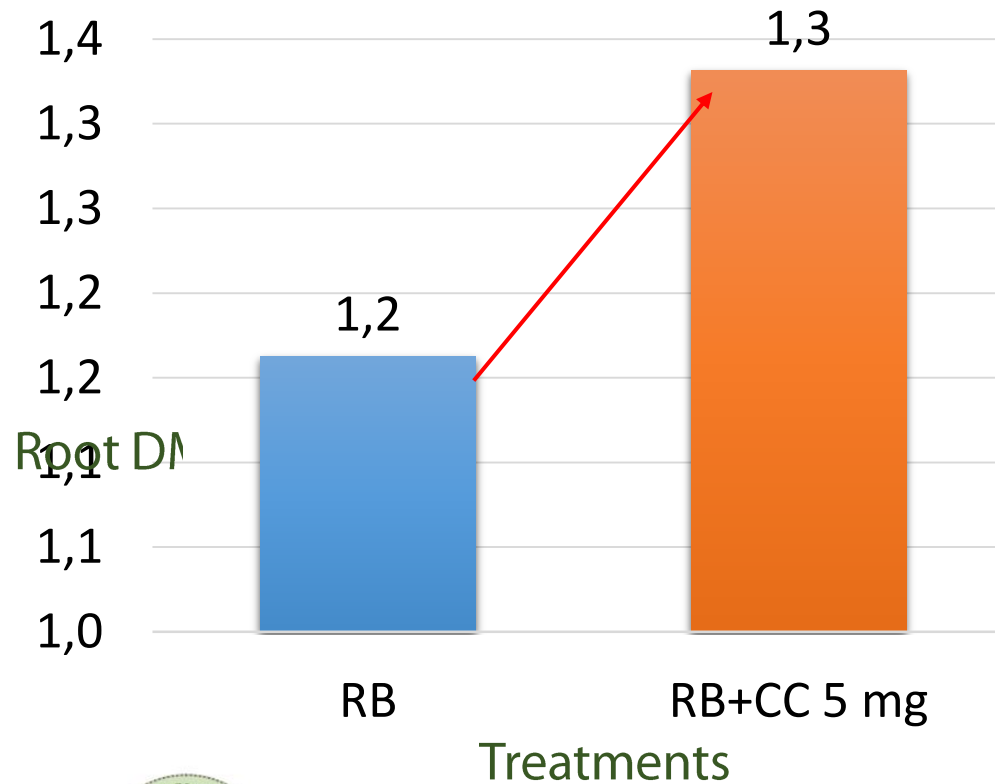

Root dry mass